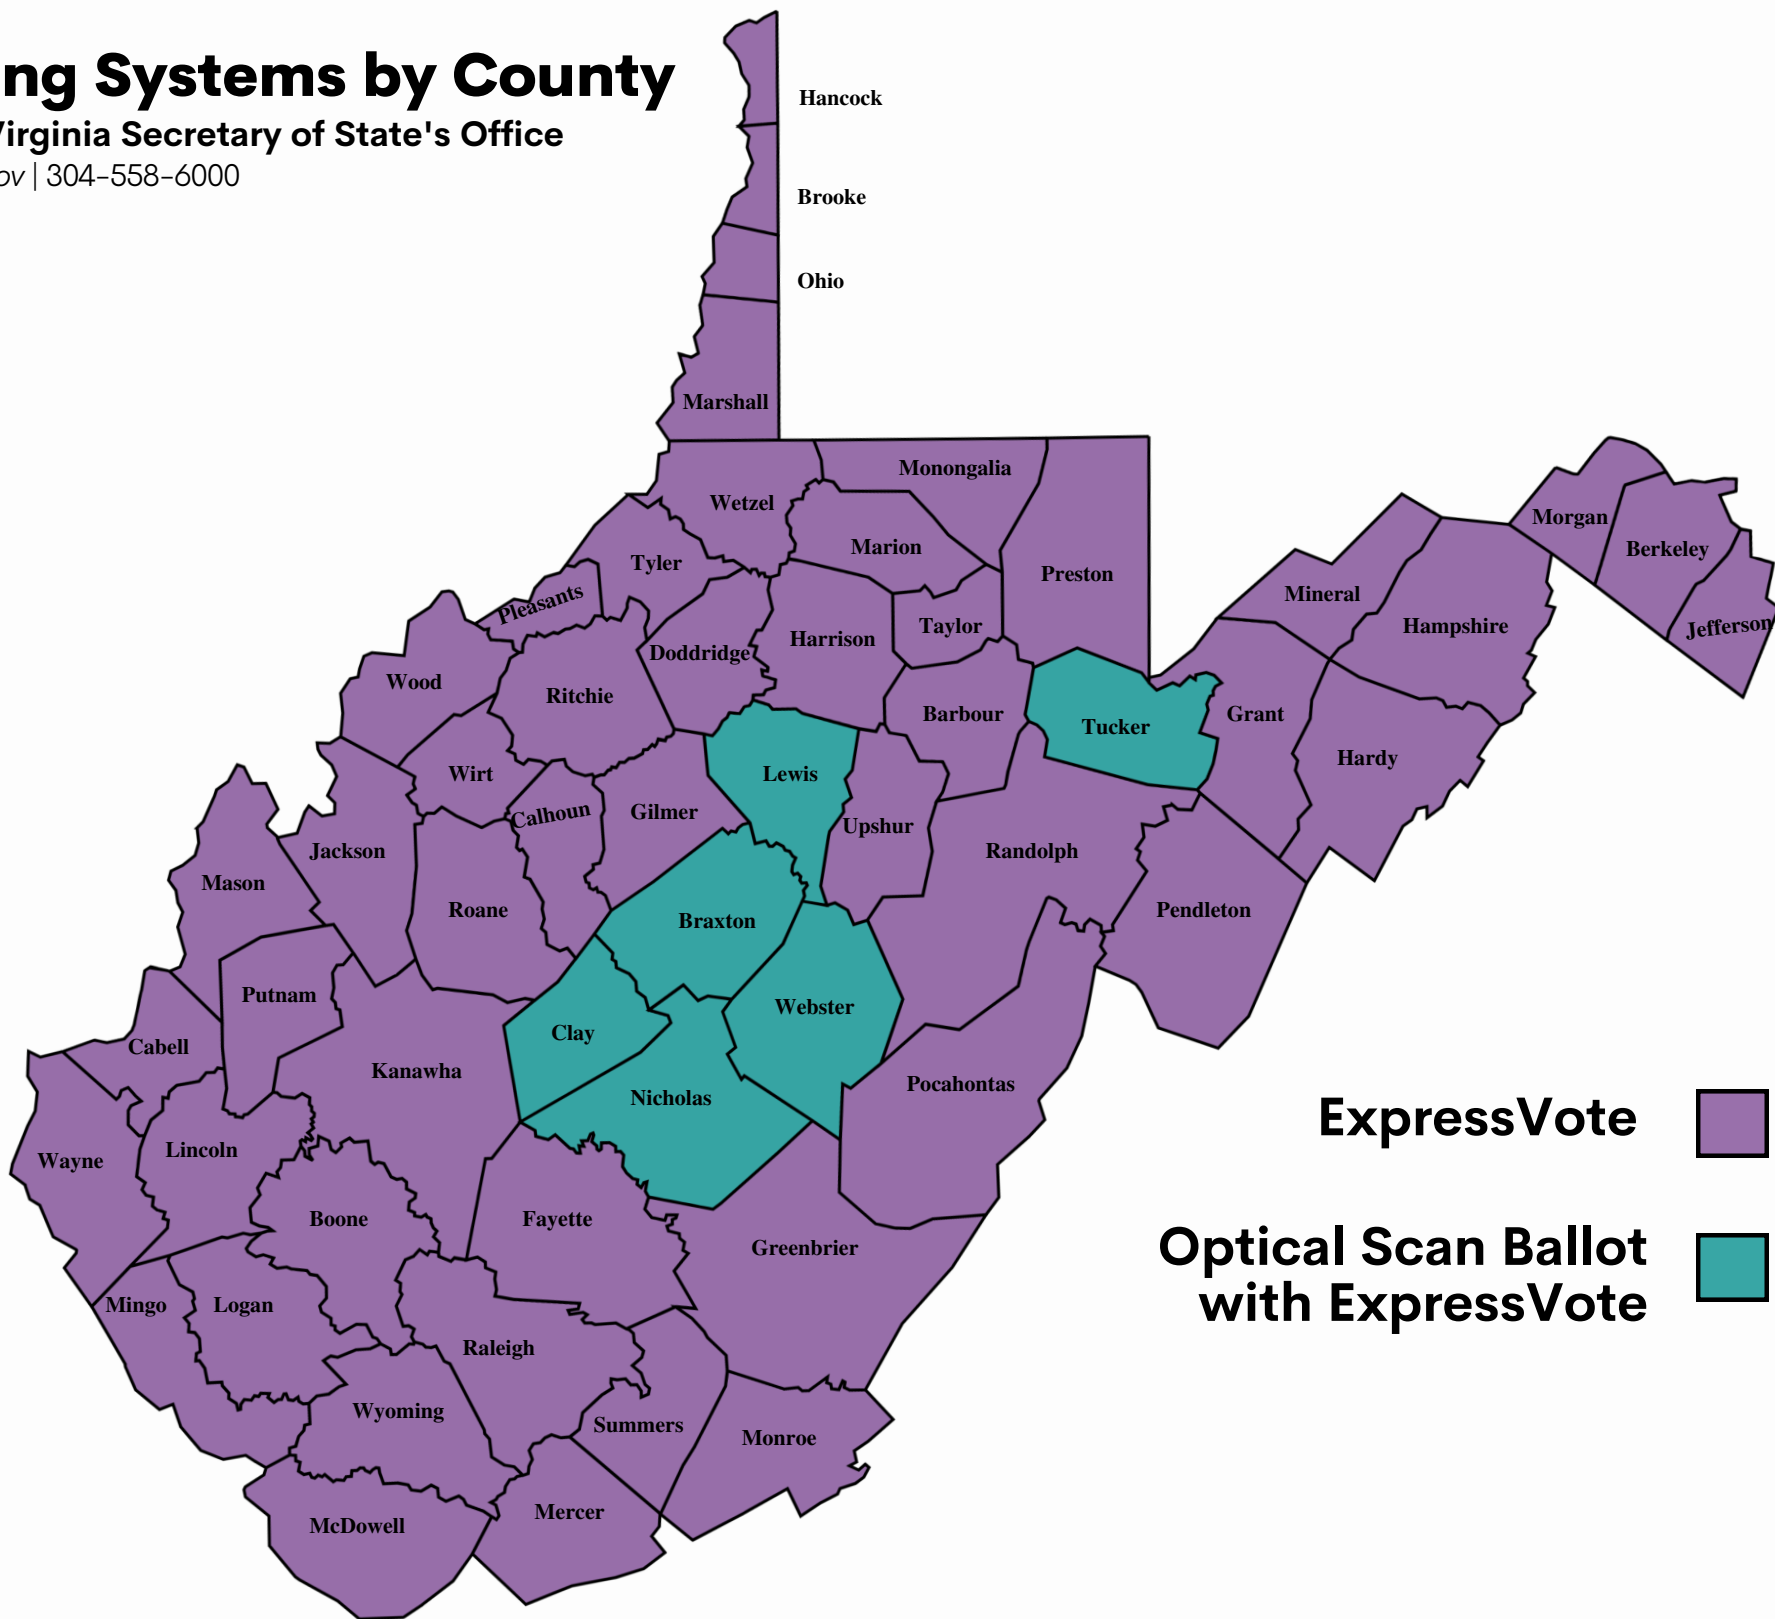

Voting Systems by County

West Virginia Secretary of State's Office

sos.wv.gov | 304-558-6000

ExpressVote 

Optical Scan Ballot with ExpressVote 